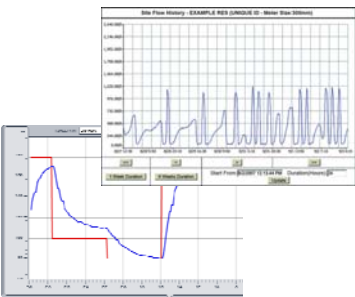

SIEMENS

Our Solutions & Services:

- Pre-Installation Site Surveys
- Project Assistance on Meter Selection and Installation
- Meter Testing, Commissioning & Electrical Installation

Our Products:

- Mains Powered Meters
- Battery Powered Meters
- Portable Clamp-On Meters
- Control & Power Kiosks
- Remote Communications via GSM & GPRS
- HMI Automation & Data-Logging
- Water Quality Monitoring & Measurement